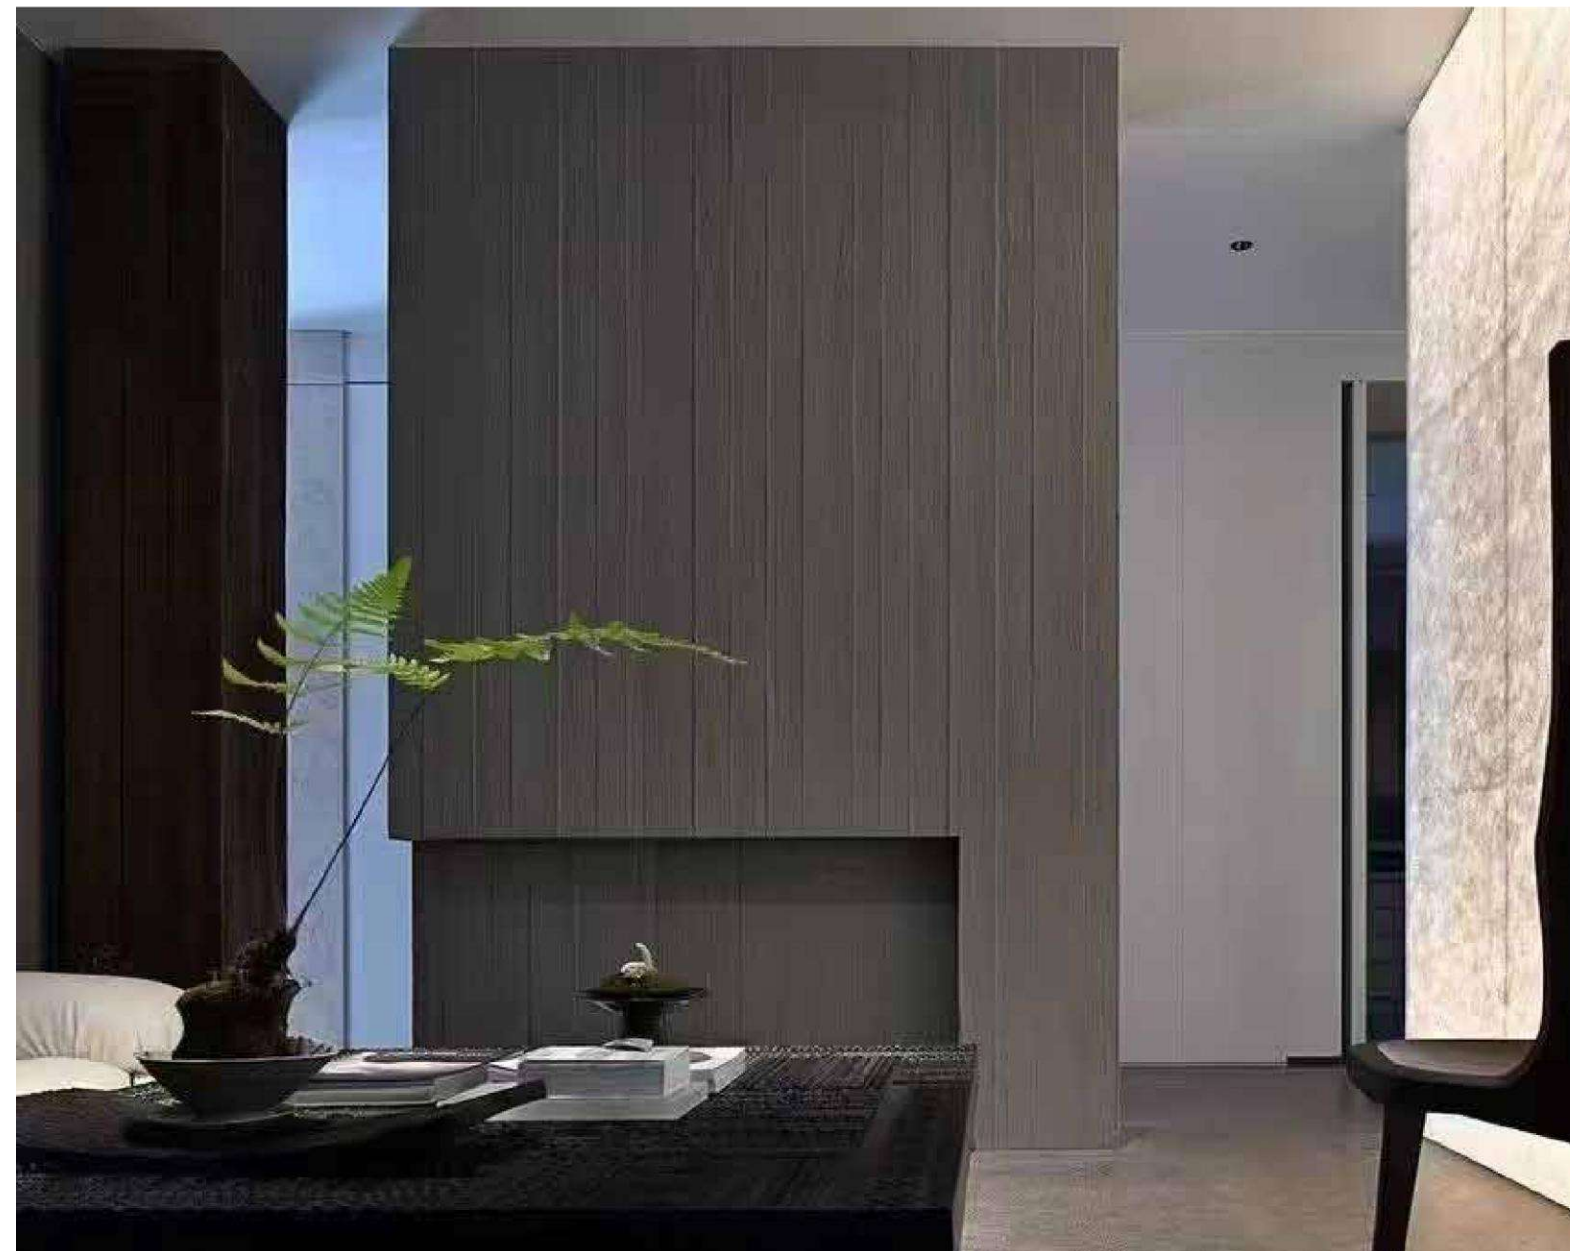

# Grout Leakage Board

Regular size:  
1200\*3000mm

Thickness:  
3 - 4 mm

(Not limited to the following colors)