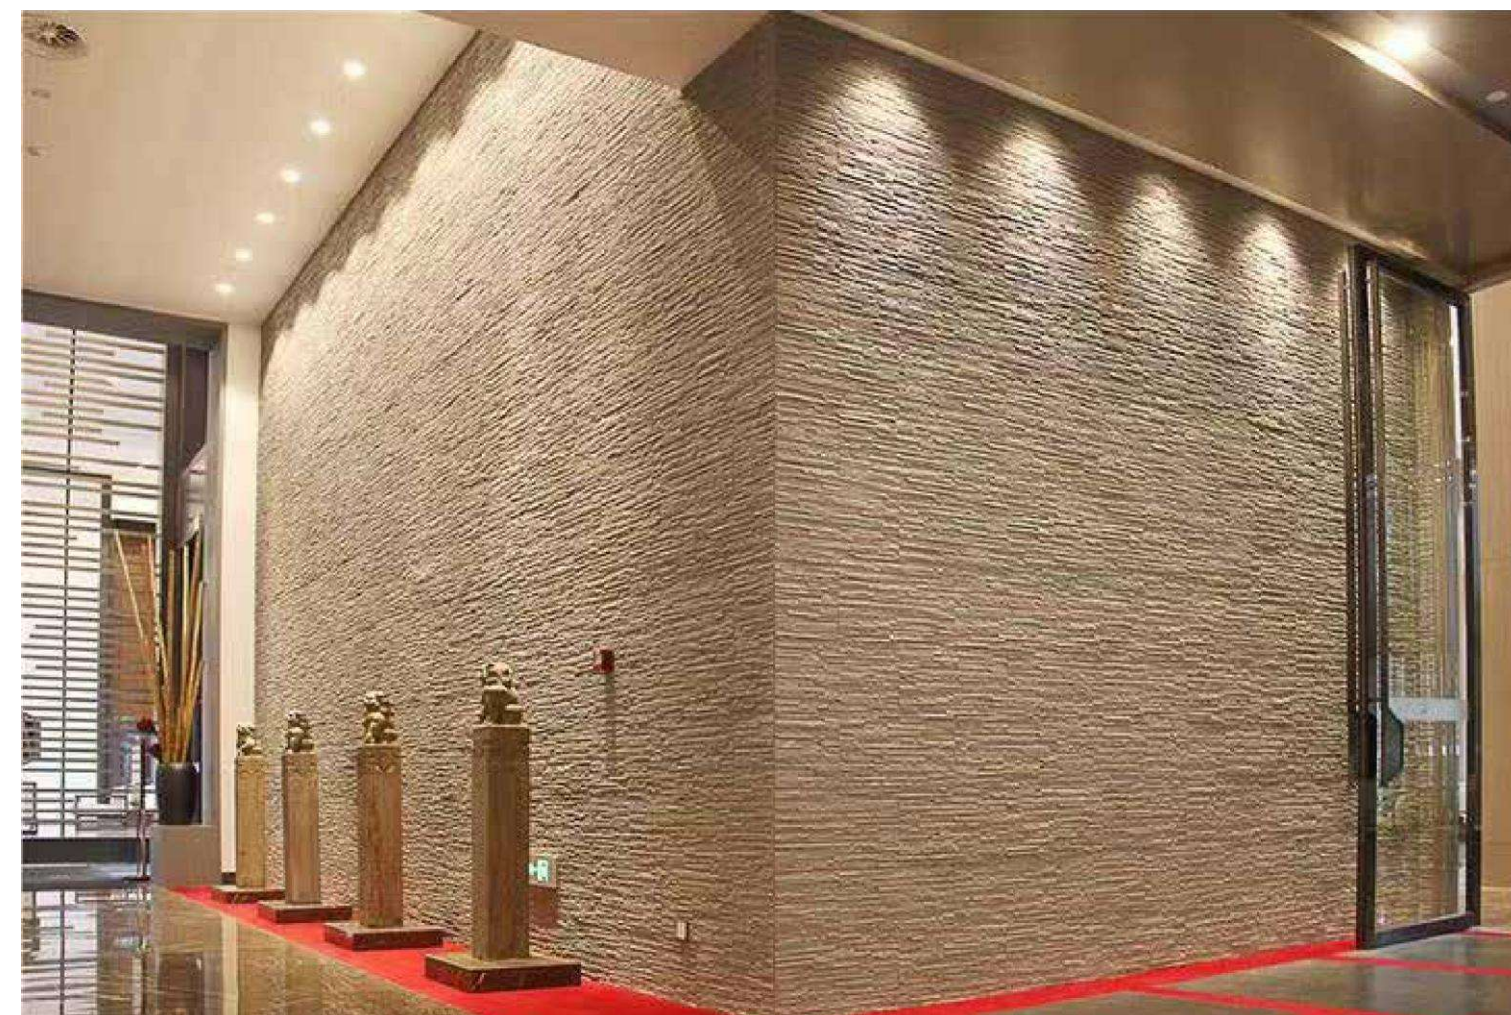

# Line Stone Board

Regular size:  
1200\*600mm  
3000\*600mm

Thickness:  
3 - 6mm

(Not limited to the following colors)