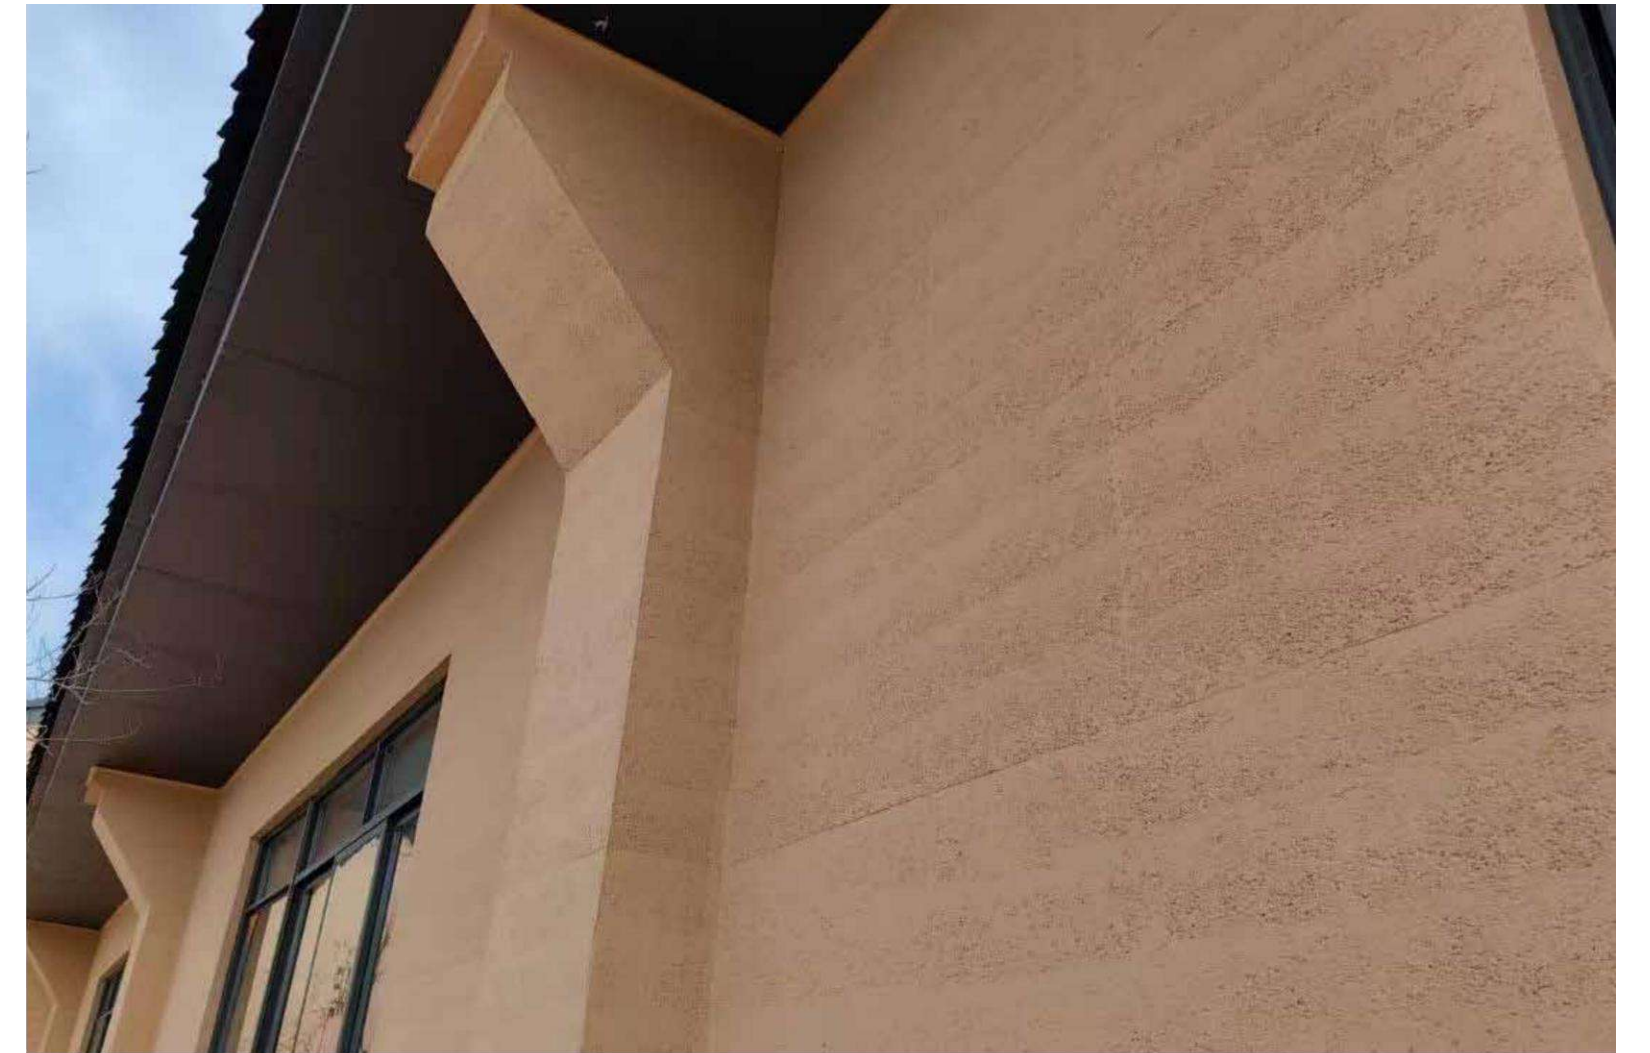

Rammed Earth Board

Regular size:
1200*600mm
930*2680mm

Thickness:
3 - 5 mm

(Not limited to the following colors)