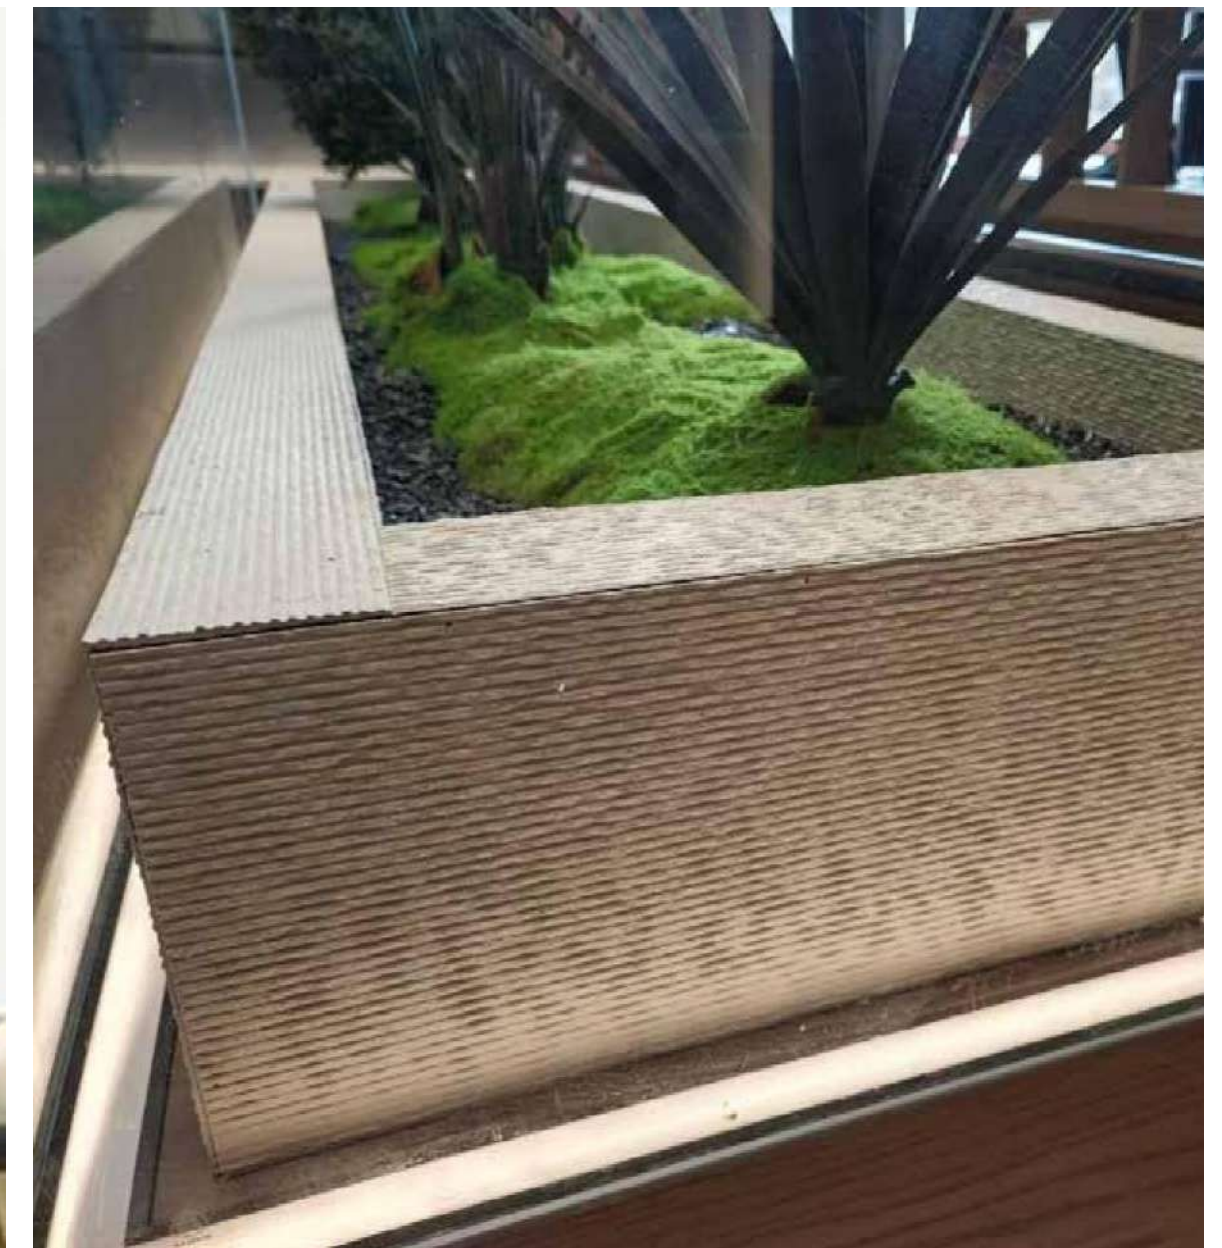

# Cloth-Patterned Stone

Regular size:

1200\*600mm

1200\*3000mm

Thickness:

3-7mm

(Not limited to the following colors)