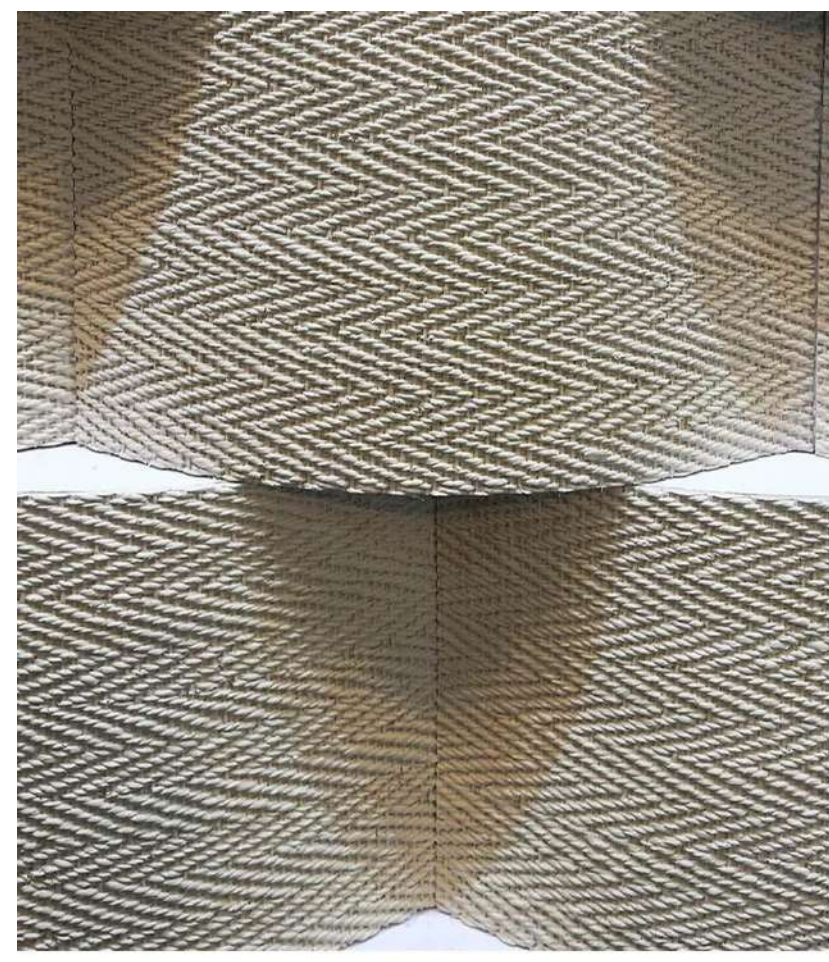

Weaving

Regular size:
1200*600mm
1200*3000mm

Thickness:
2 - 4mm

(Not limited to the following colors)