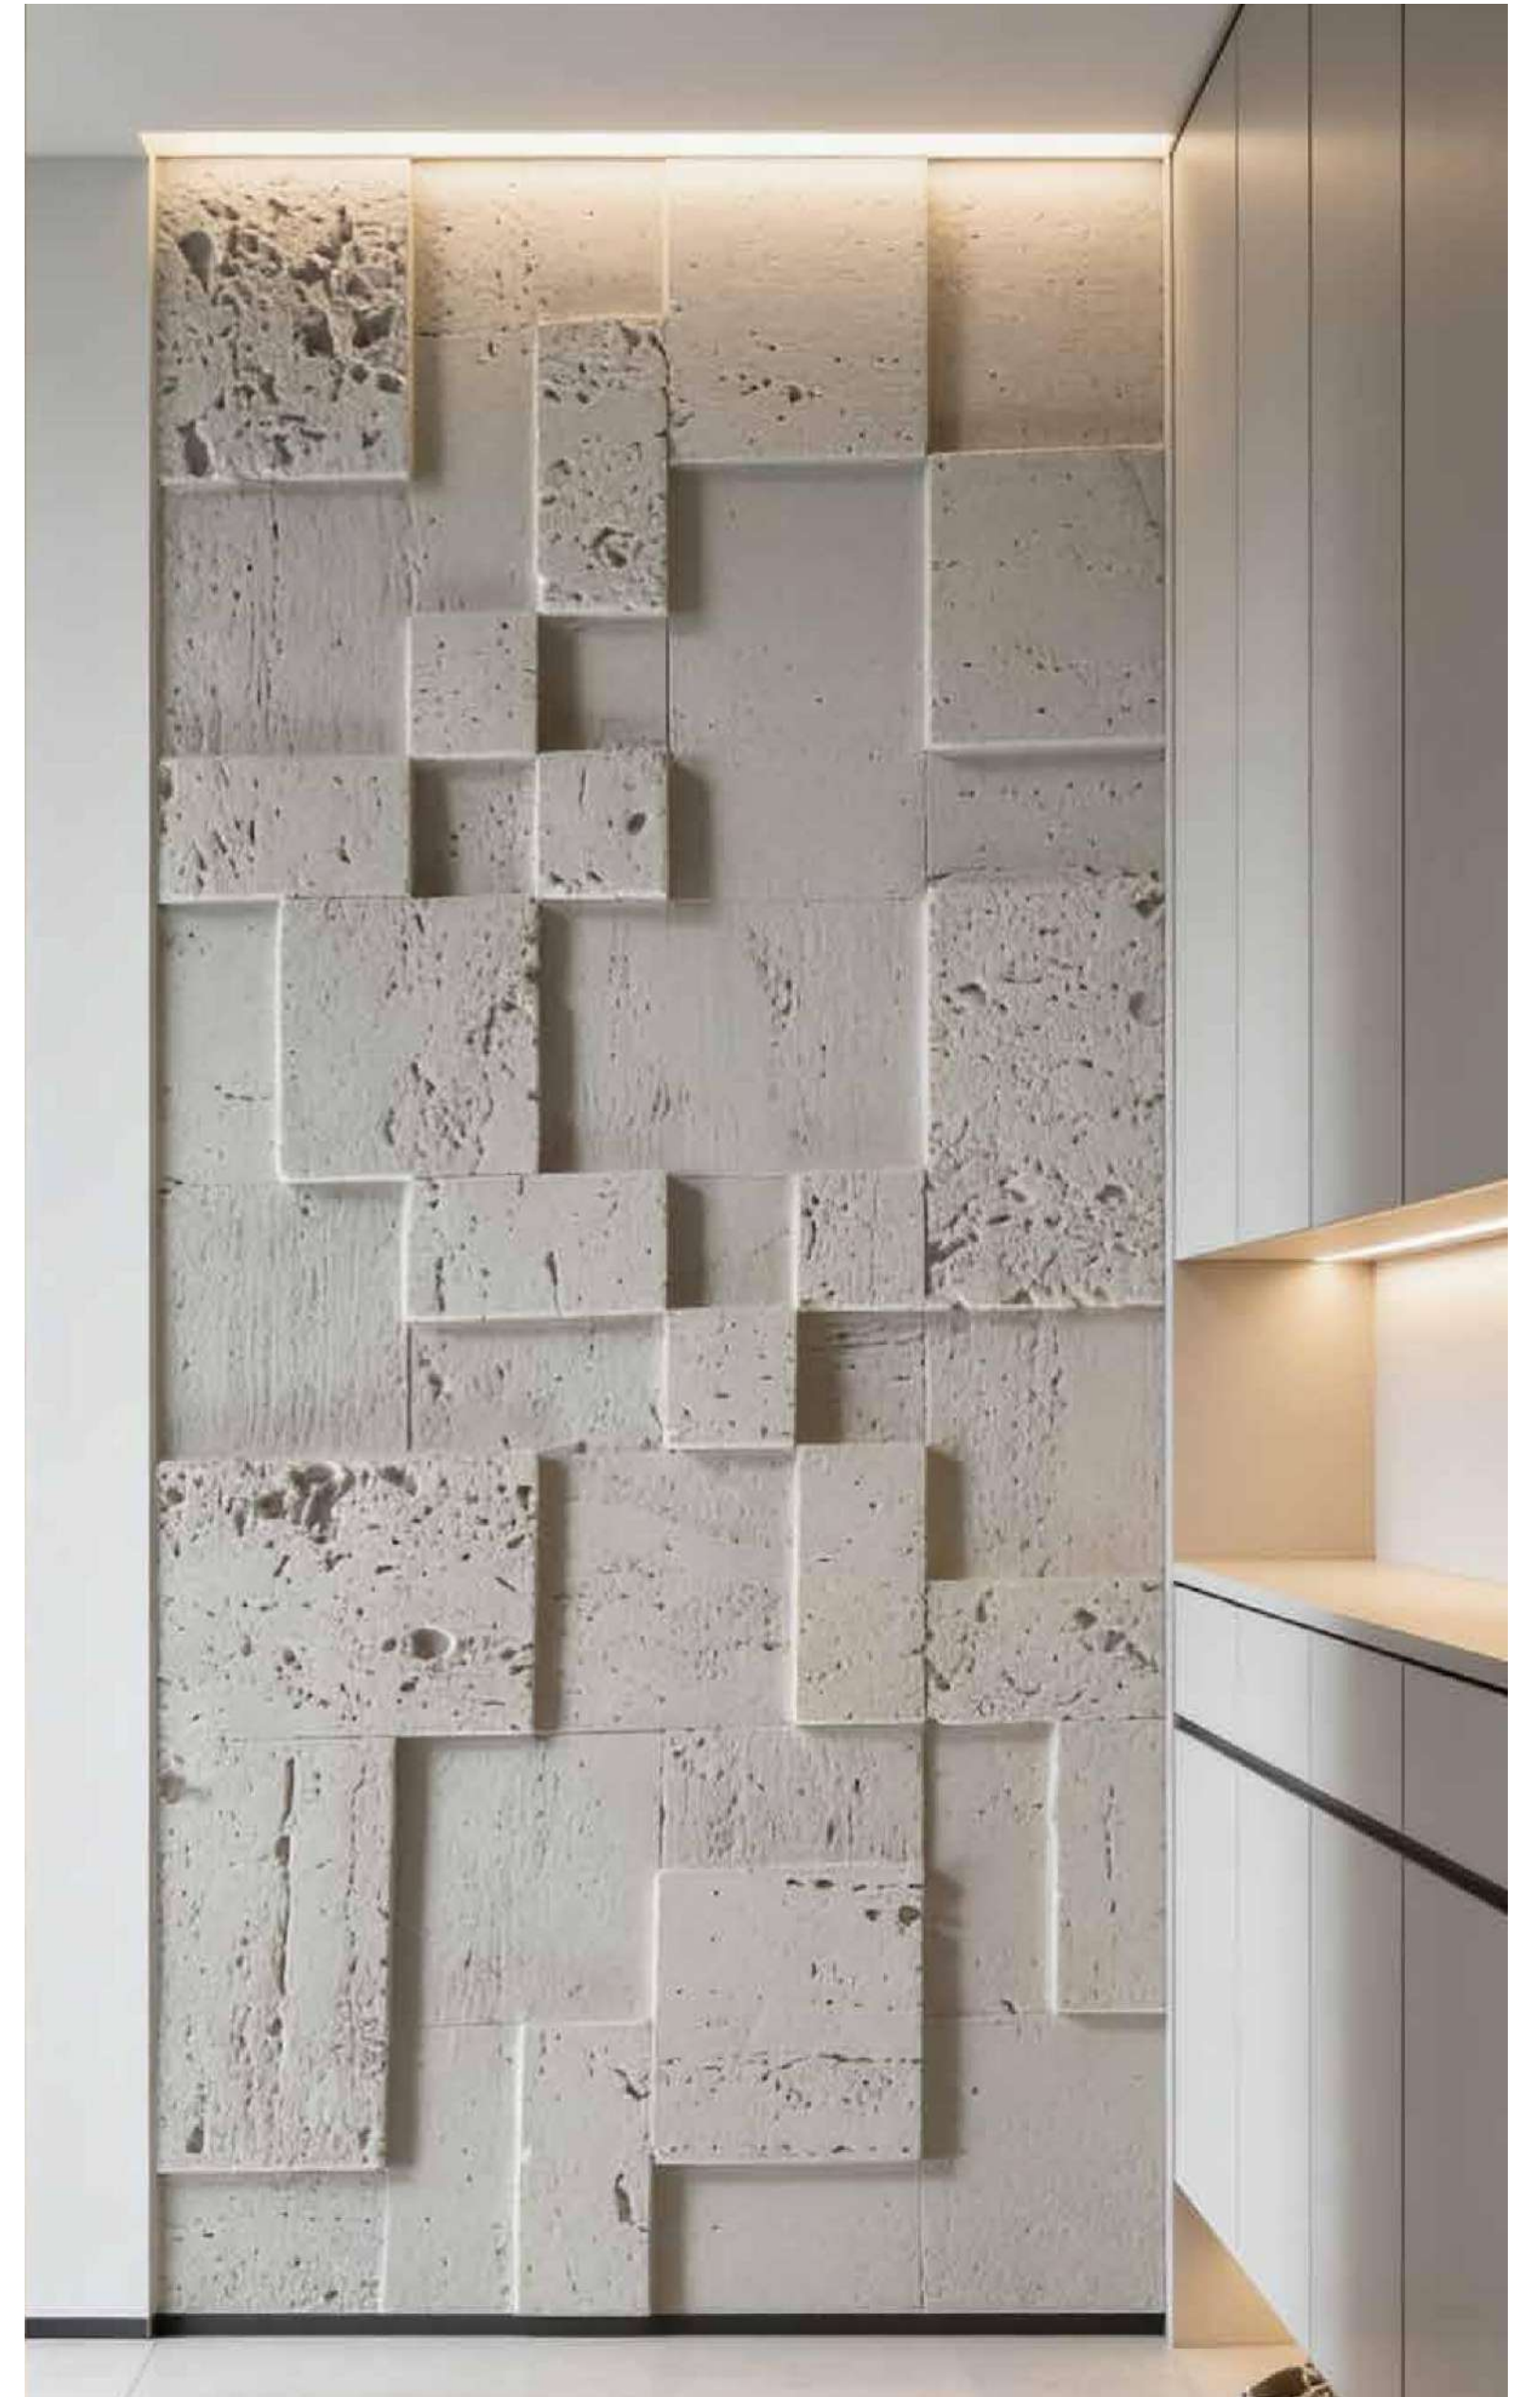

# Magic-Cube

Regular size:  
1200\*2980mm

Thickness:  
3 - 8 mm

(Not limited to the following colors)

# Castellated Stone

Regular size:  
1200\*600mm

Thickness:  
3 - 5.6mm

(Not limited to the following colors)