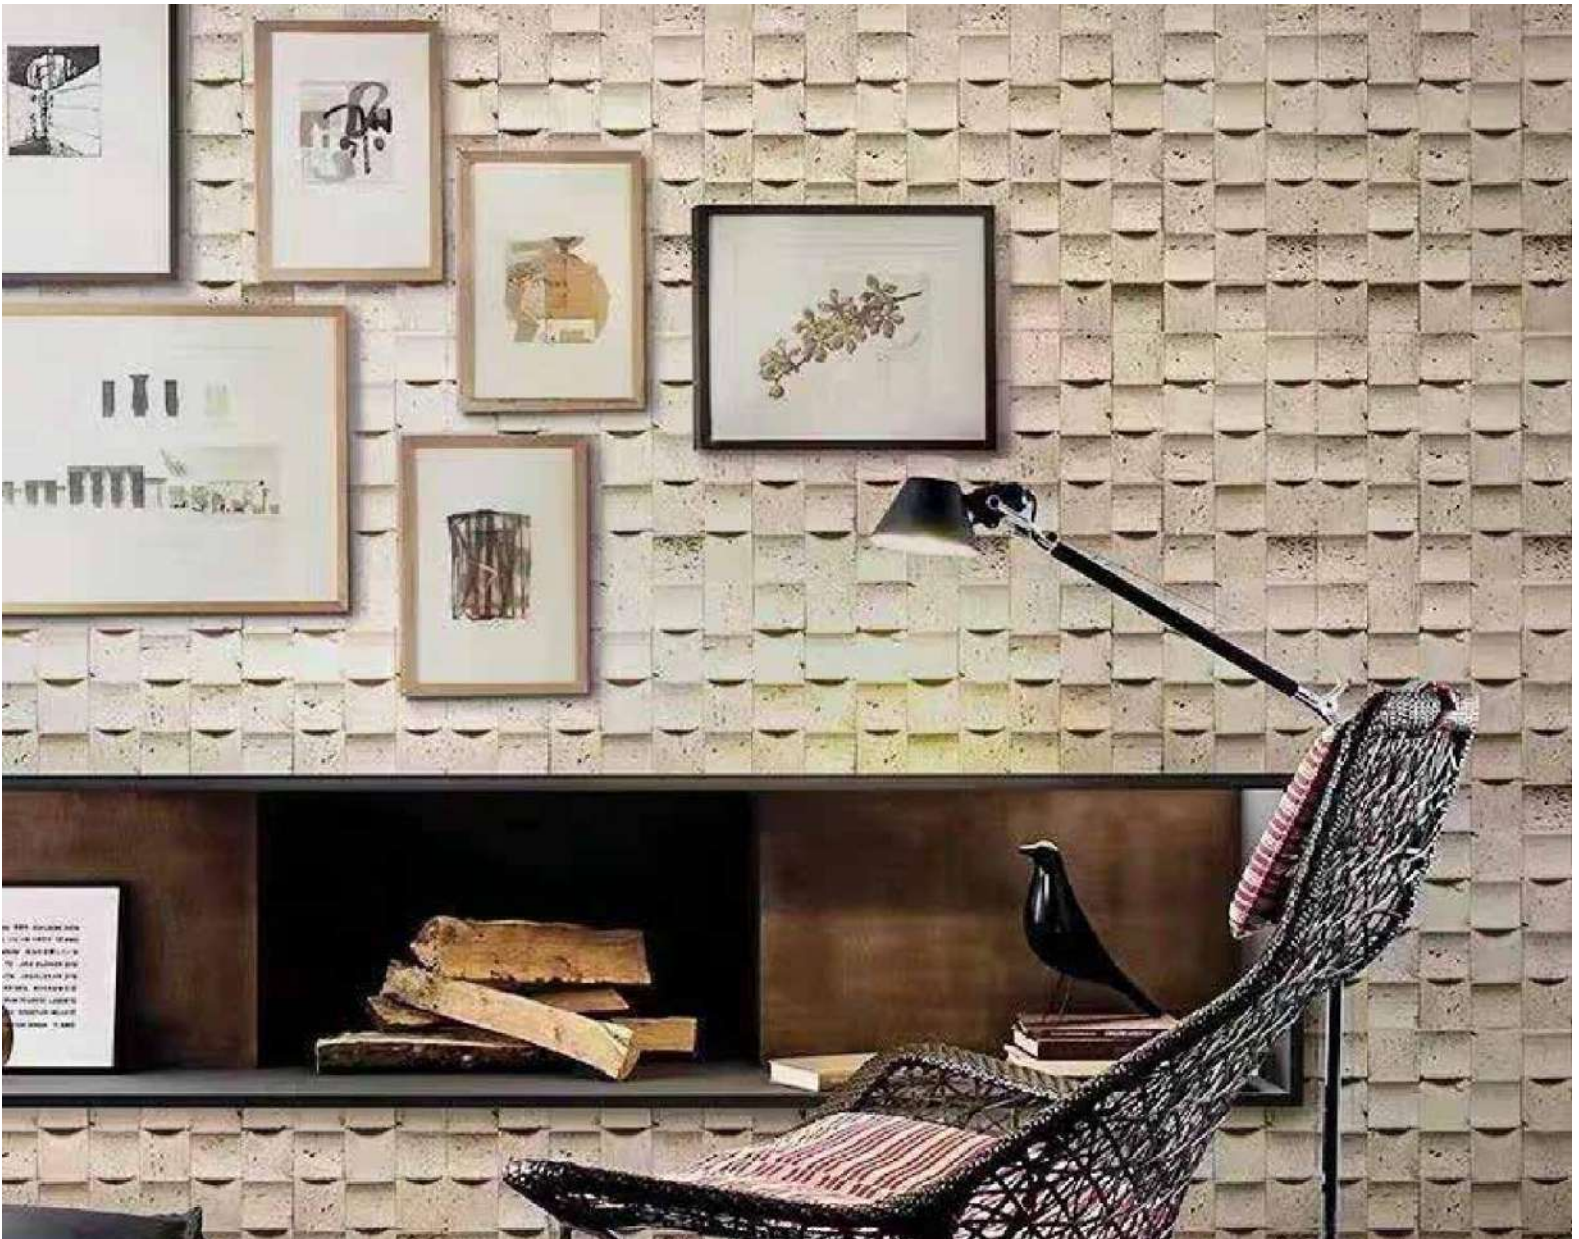

Magic-Cube

Regular size:
1200*2980mm

Thickness:
3 - 8 mm

(Not limited to the following colors)