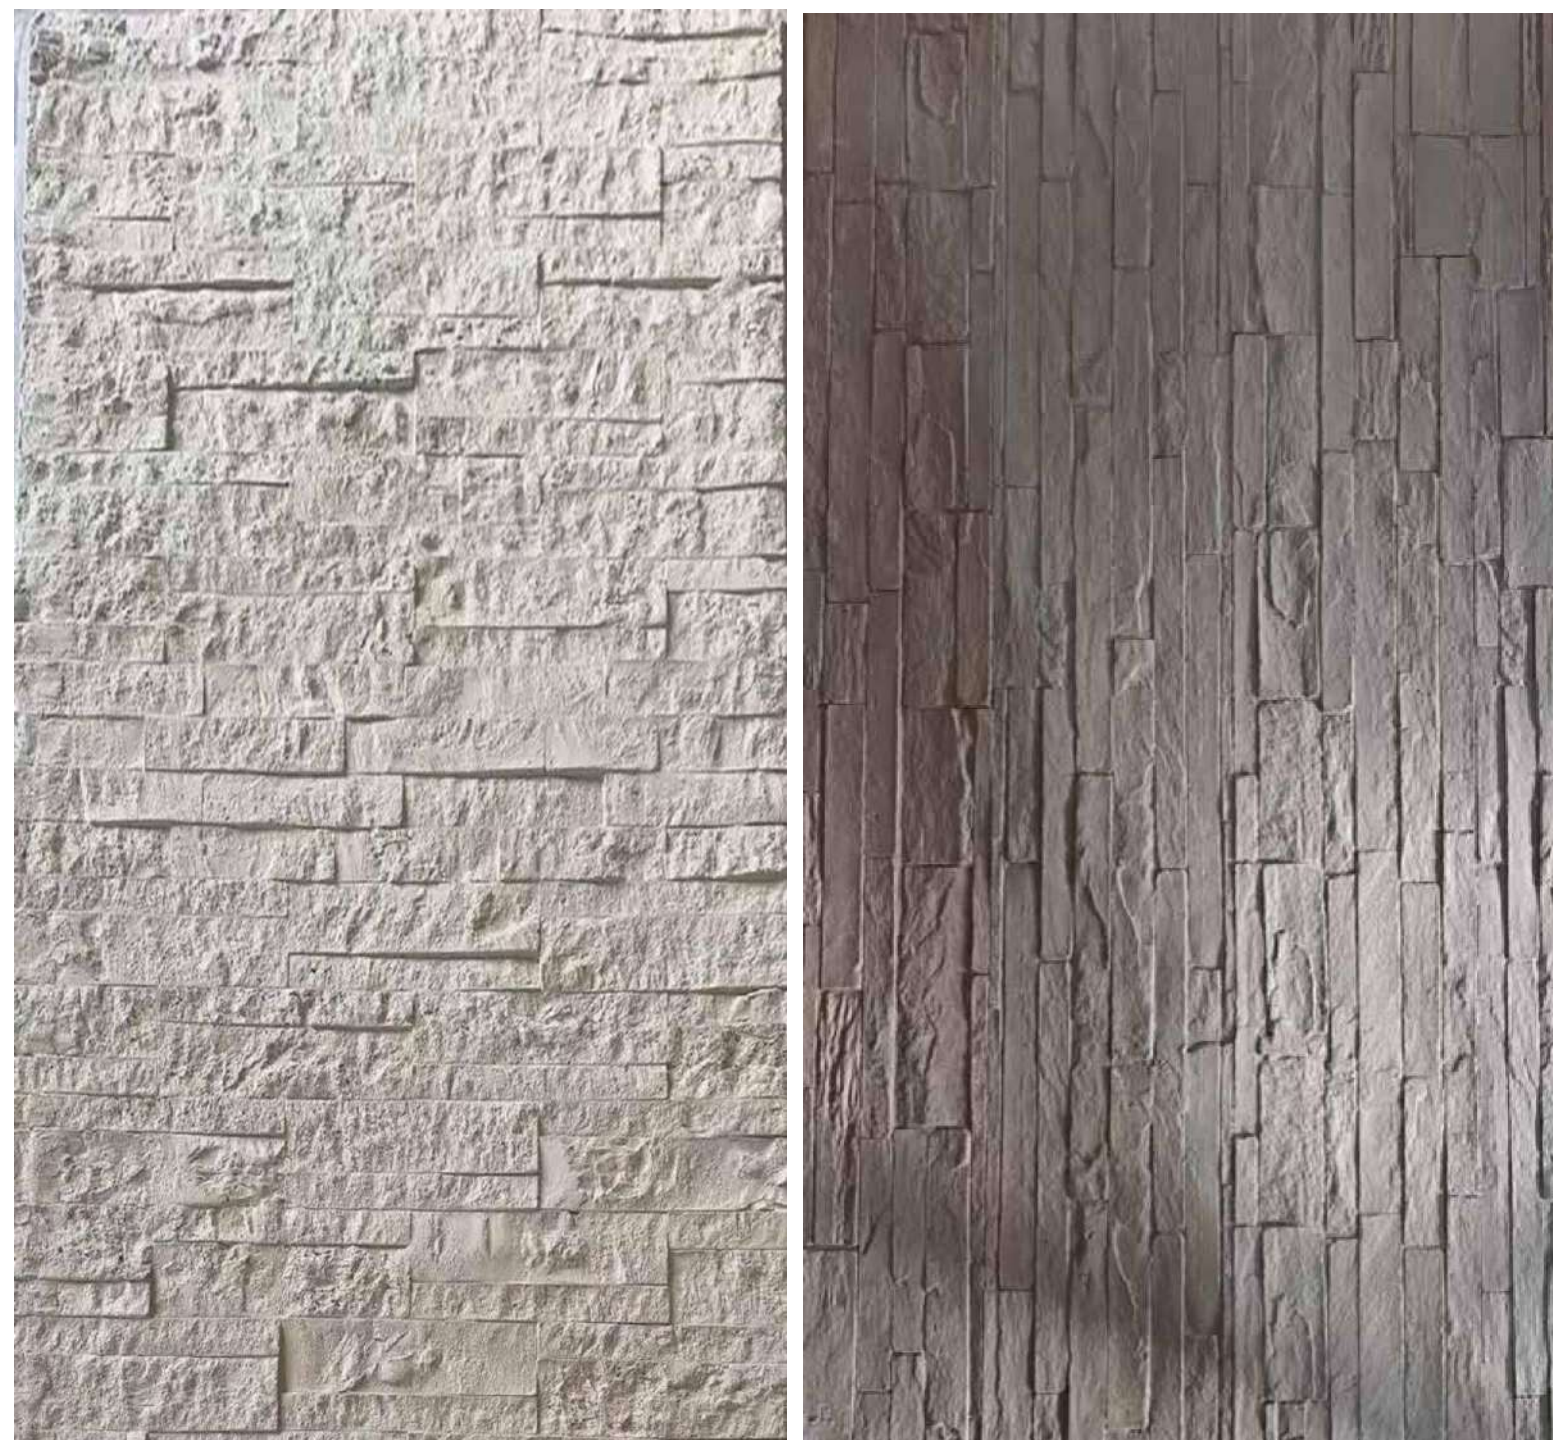

Culture Stone

Regular size:
1200*600mm

Thickness:
3 - 5.6mm

(Not limited to the following colors)