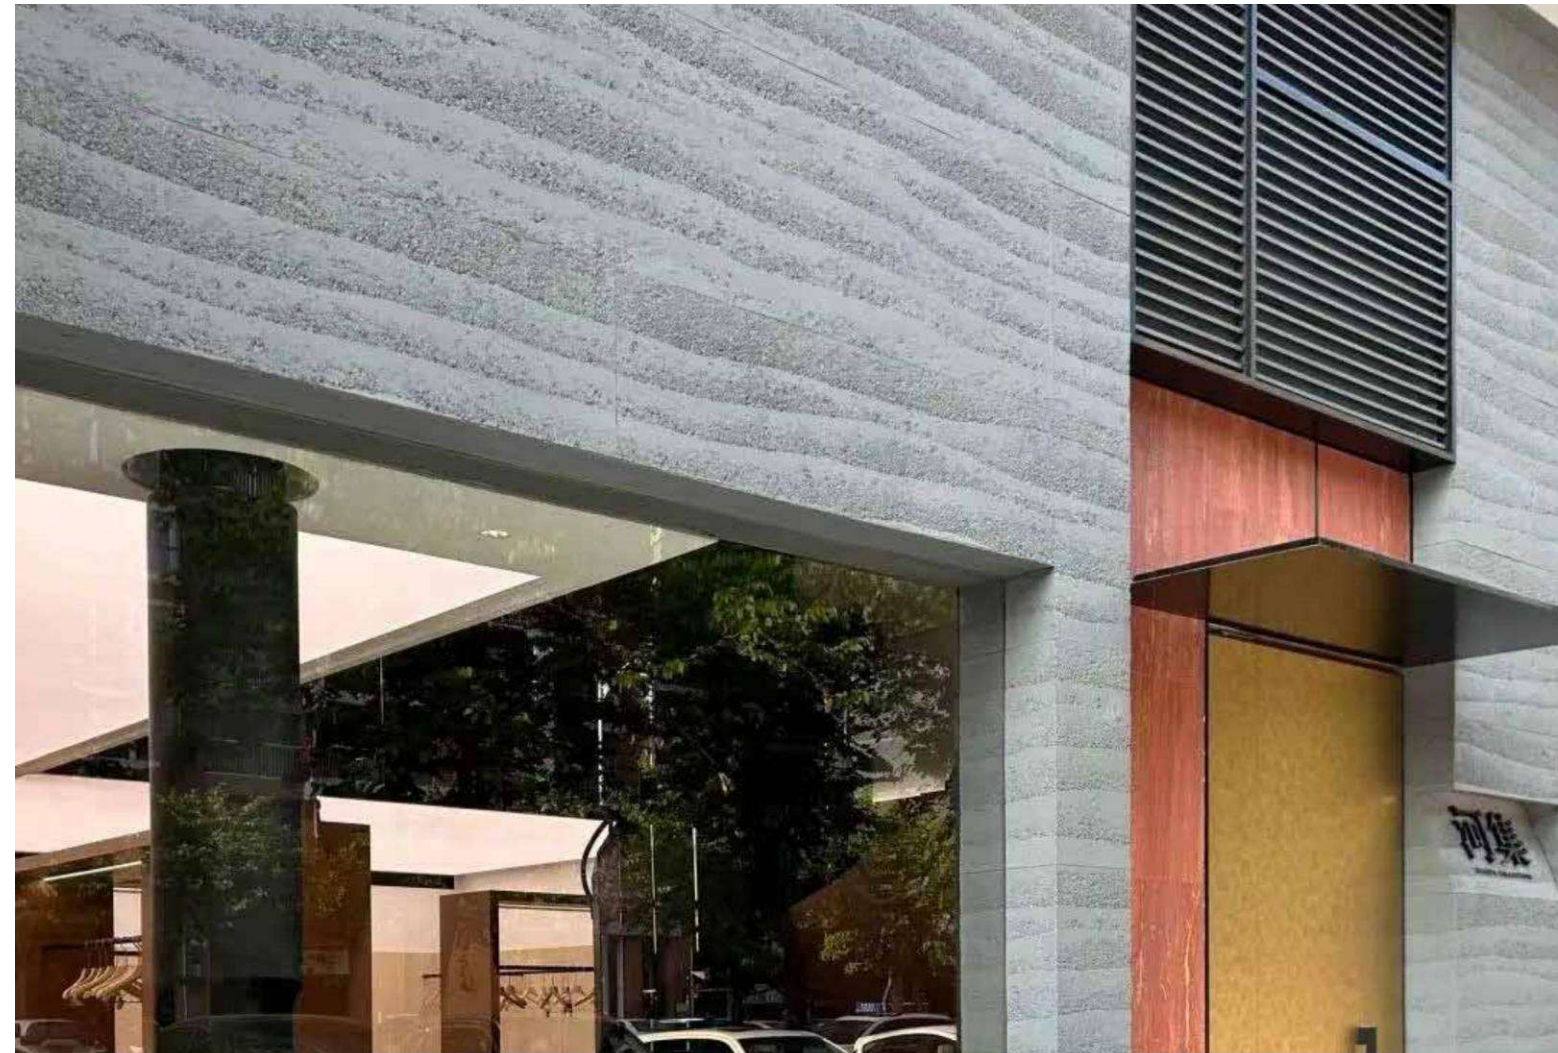

Rammed Earth Board

Regular size:
1200*600mm
930*2680mm

Thickness:
3 - 5 mm

(Not limited to the following colors)